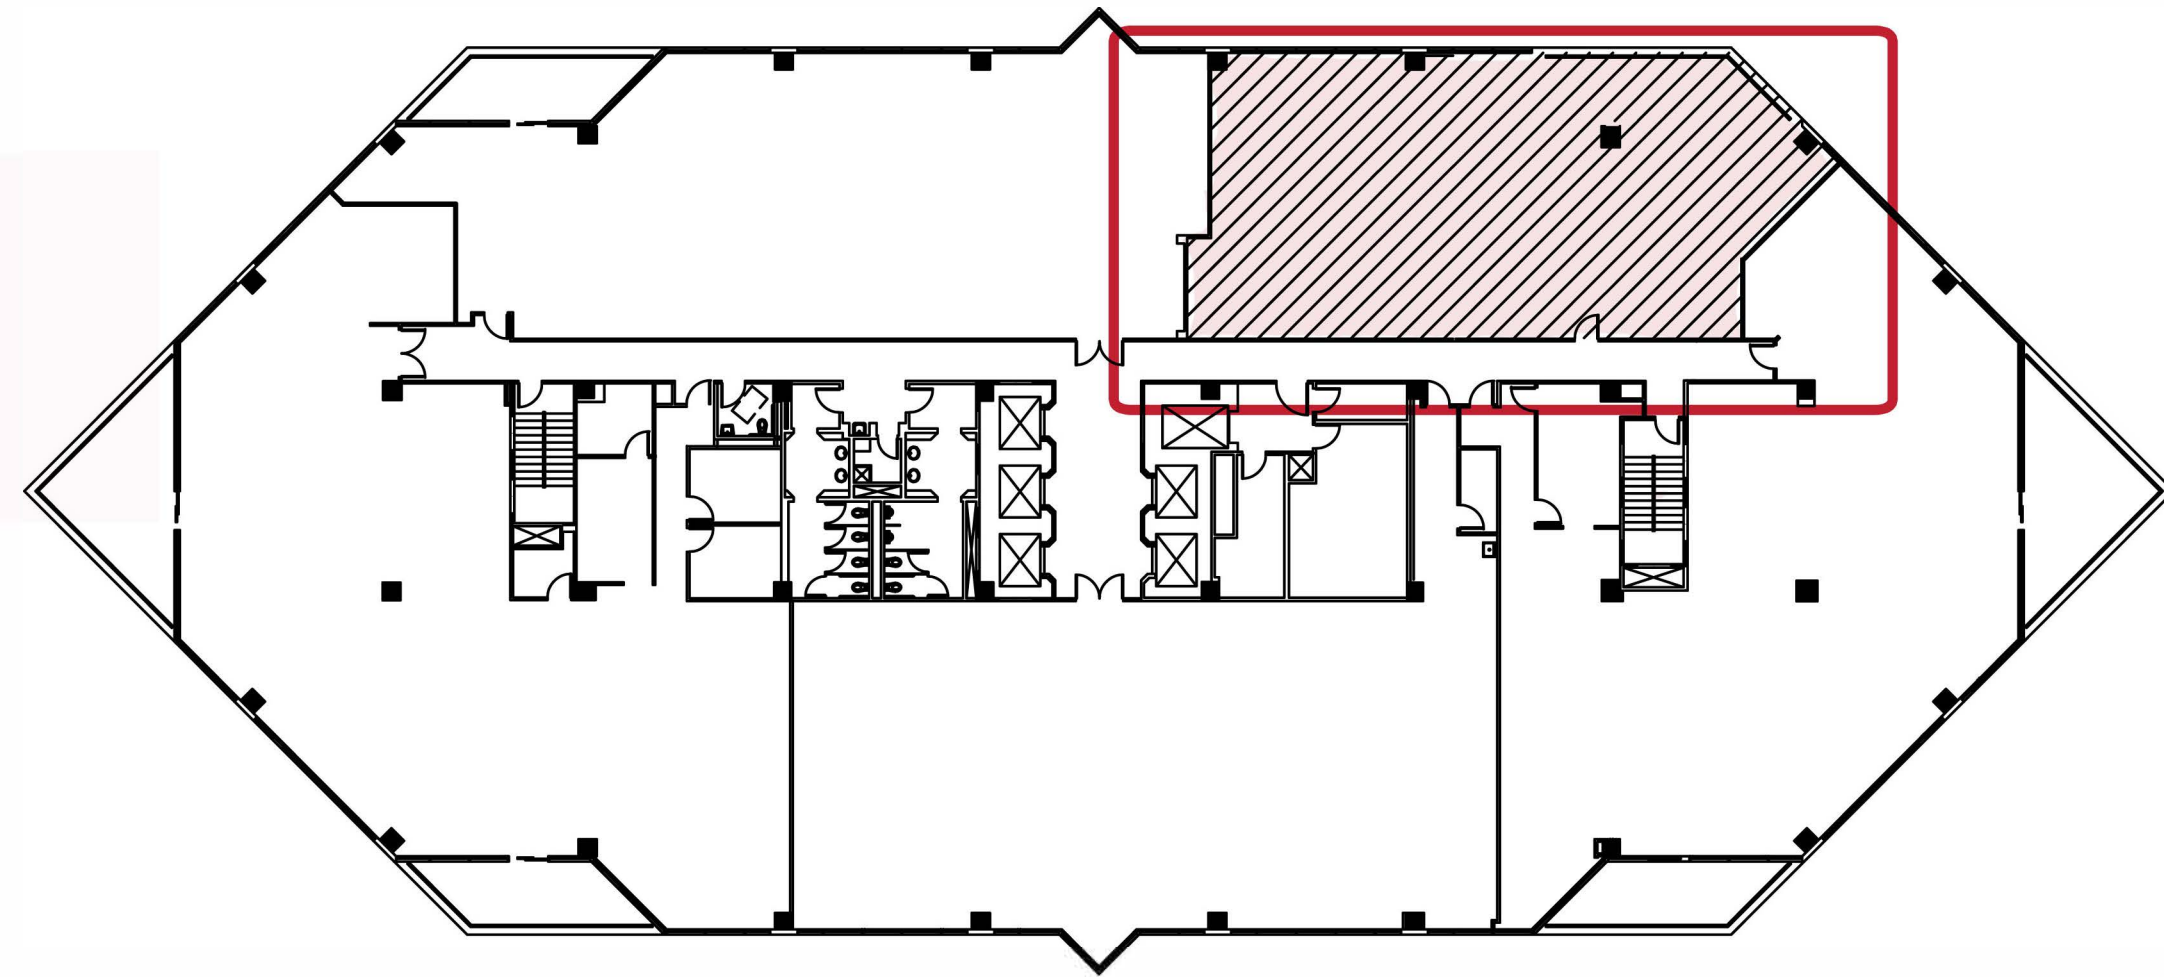

WATERFORD

11th FLOOR KEY PLAN

SUITE 1170 - 2,913 RSF