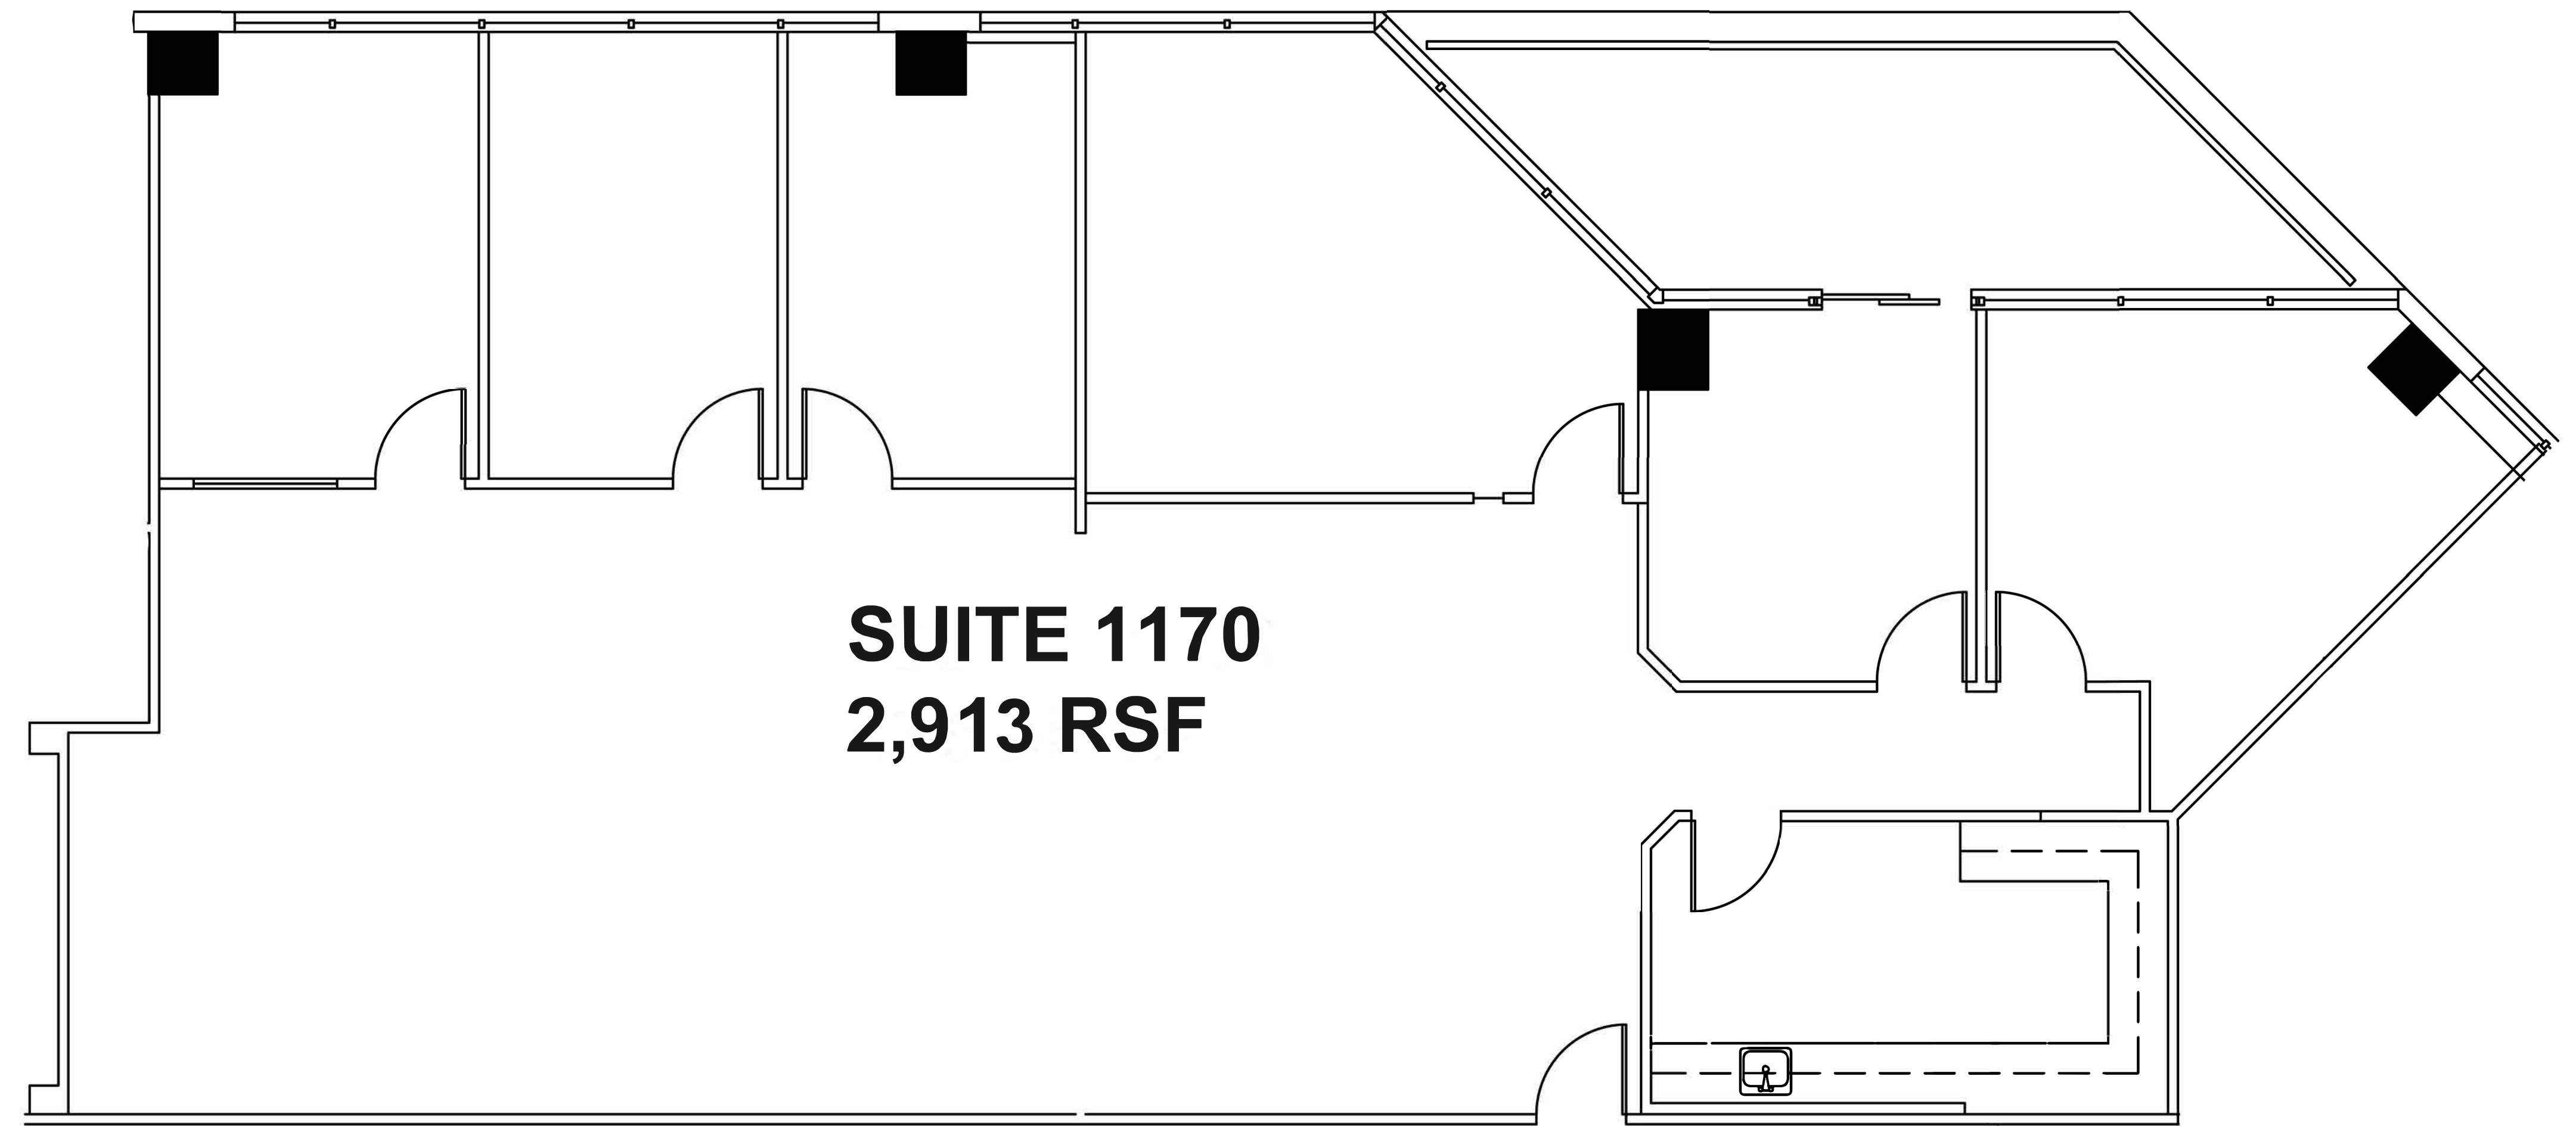

WATERFORD

11th FLOOR KEY PLAN

SUITE 1170 - 2,913 RSF